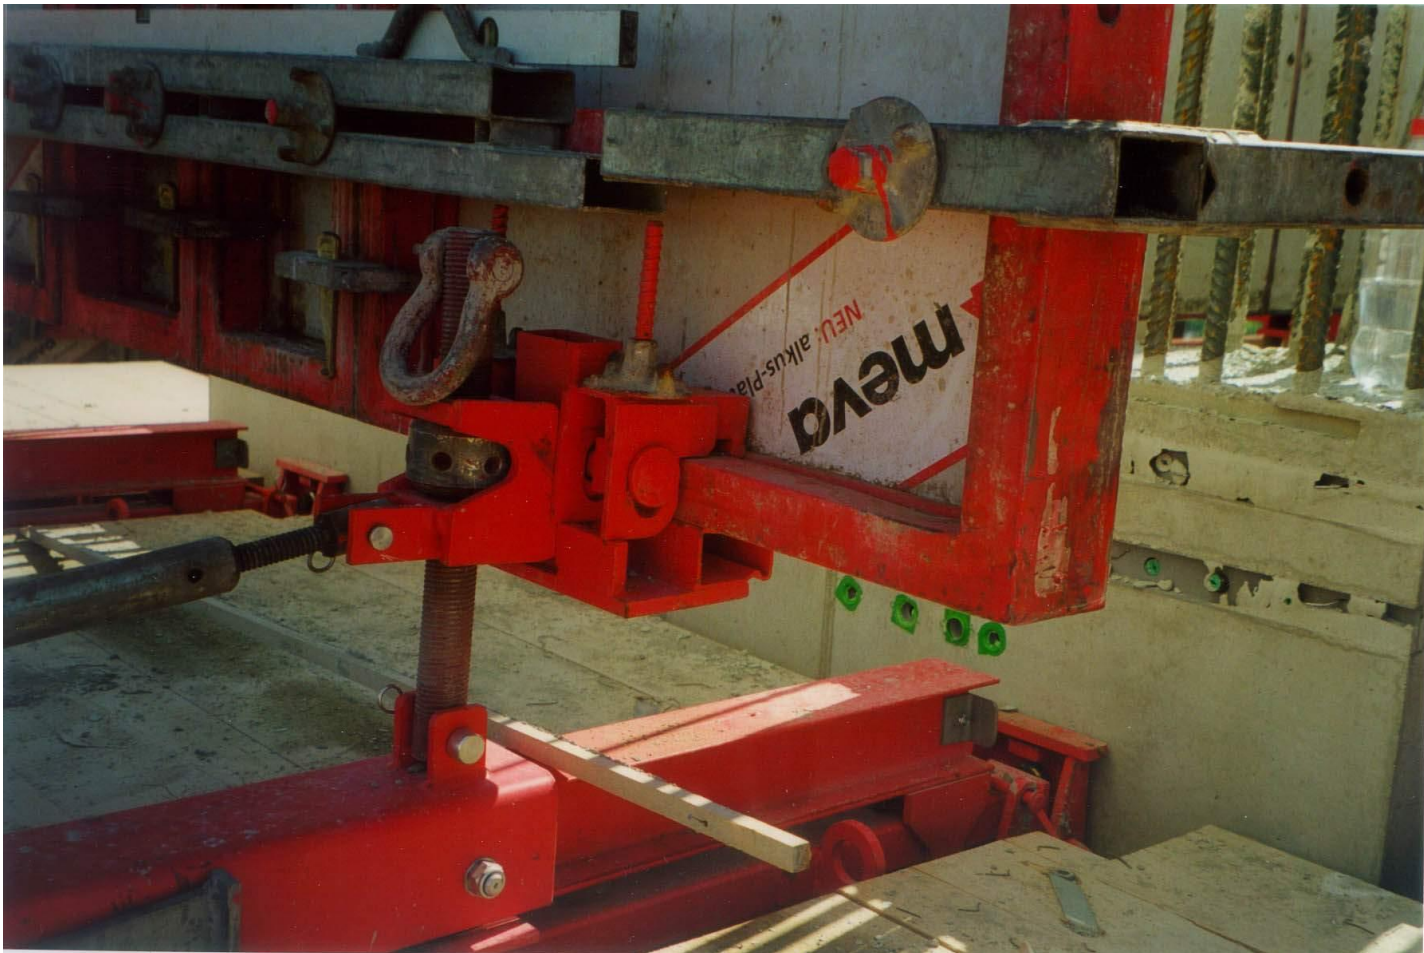

KLK Climbing Bracket:

- KLK allows formwork heights up to 24'
- Safe and easy connection of Imperial wall formwork
- KLK saves crane time: Wall formwork and KLK (with slide carriage) can be lifted together as one unit
- Can also be used for single sided walls up to 8'
- Can be used just as working platform (7'-8" wide)
- Formwork slides back 2'-3"
- Bottom Extension for a work platform

MEVA Imperial + KLK

KLK Climbing Bracket with Rollback Carriage

Slide Carriage

Formwork Clamping Fixture

Airport Control Tower, Miami, FL
Contractor: Baker Concrete

Grand Orleans, Chicago, IL
Contractor: Goebel Forming