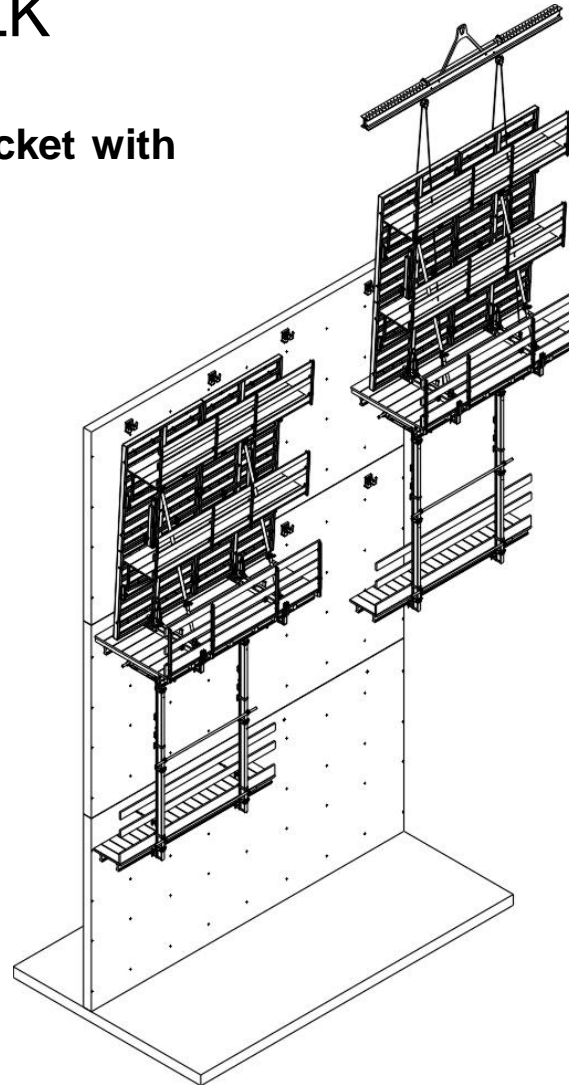

KLK Climbing Bracket:

- KLK allows formwork heights up to 24'
- Safe and easy connection of Imperial wall formwork
- KLK saves crane time: Wall formwork and KLK (with slide carriage) can be lifted together as one unit
- Can also be used for single sided walls up to 8'
- Can be used just as working platform (7'-8" wide)
- Formwork slides back 2'-3"
- Bottom Extension for a work platform

MEVA Imperial + KLK

KLK Climbing Bracket with Rollback Carriage

Slide Carriage

Formwork Clamping Fixture

Airport Control Tower, Miami, FL
Contractor: Baker Concrete

Grand Orleans, Chicago, IL
Contractor: Goebel Forming