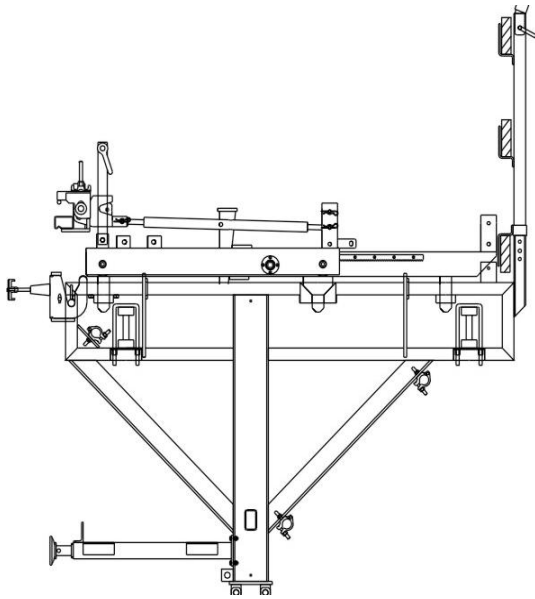

KLK Climbing Bracket:

- KLK allows formwork heights up to 24'
- Safe and easy connection of Imperial wall formwork
- KLK saves crane time: Wall formwork and KLK (with slide carriage) can be lifted together as one unit
- Can also be used for single sided walls up to 8'
- Can be used just as working platform (7'-8" wide)
- Formwork slides back 2'-3"
- Bottom Extension for a work platform

MEVA Imperial + KLK

KLK Climbing Bracket with Rollback Carriage

Slide Carriage

Formwork Clamping Fixture

Airport Control Tower, Miami, FL
Contractor: Baker Concrete

Grand Orleans, Chicago, IL
Contractor: Goebel Forming